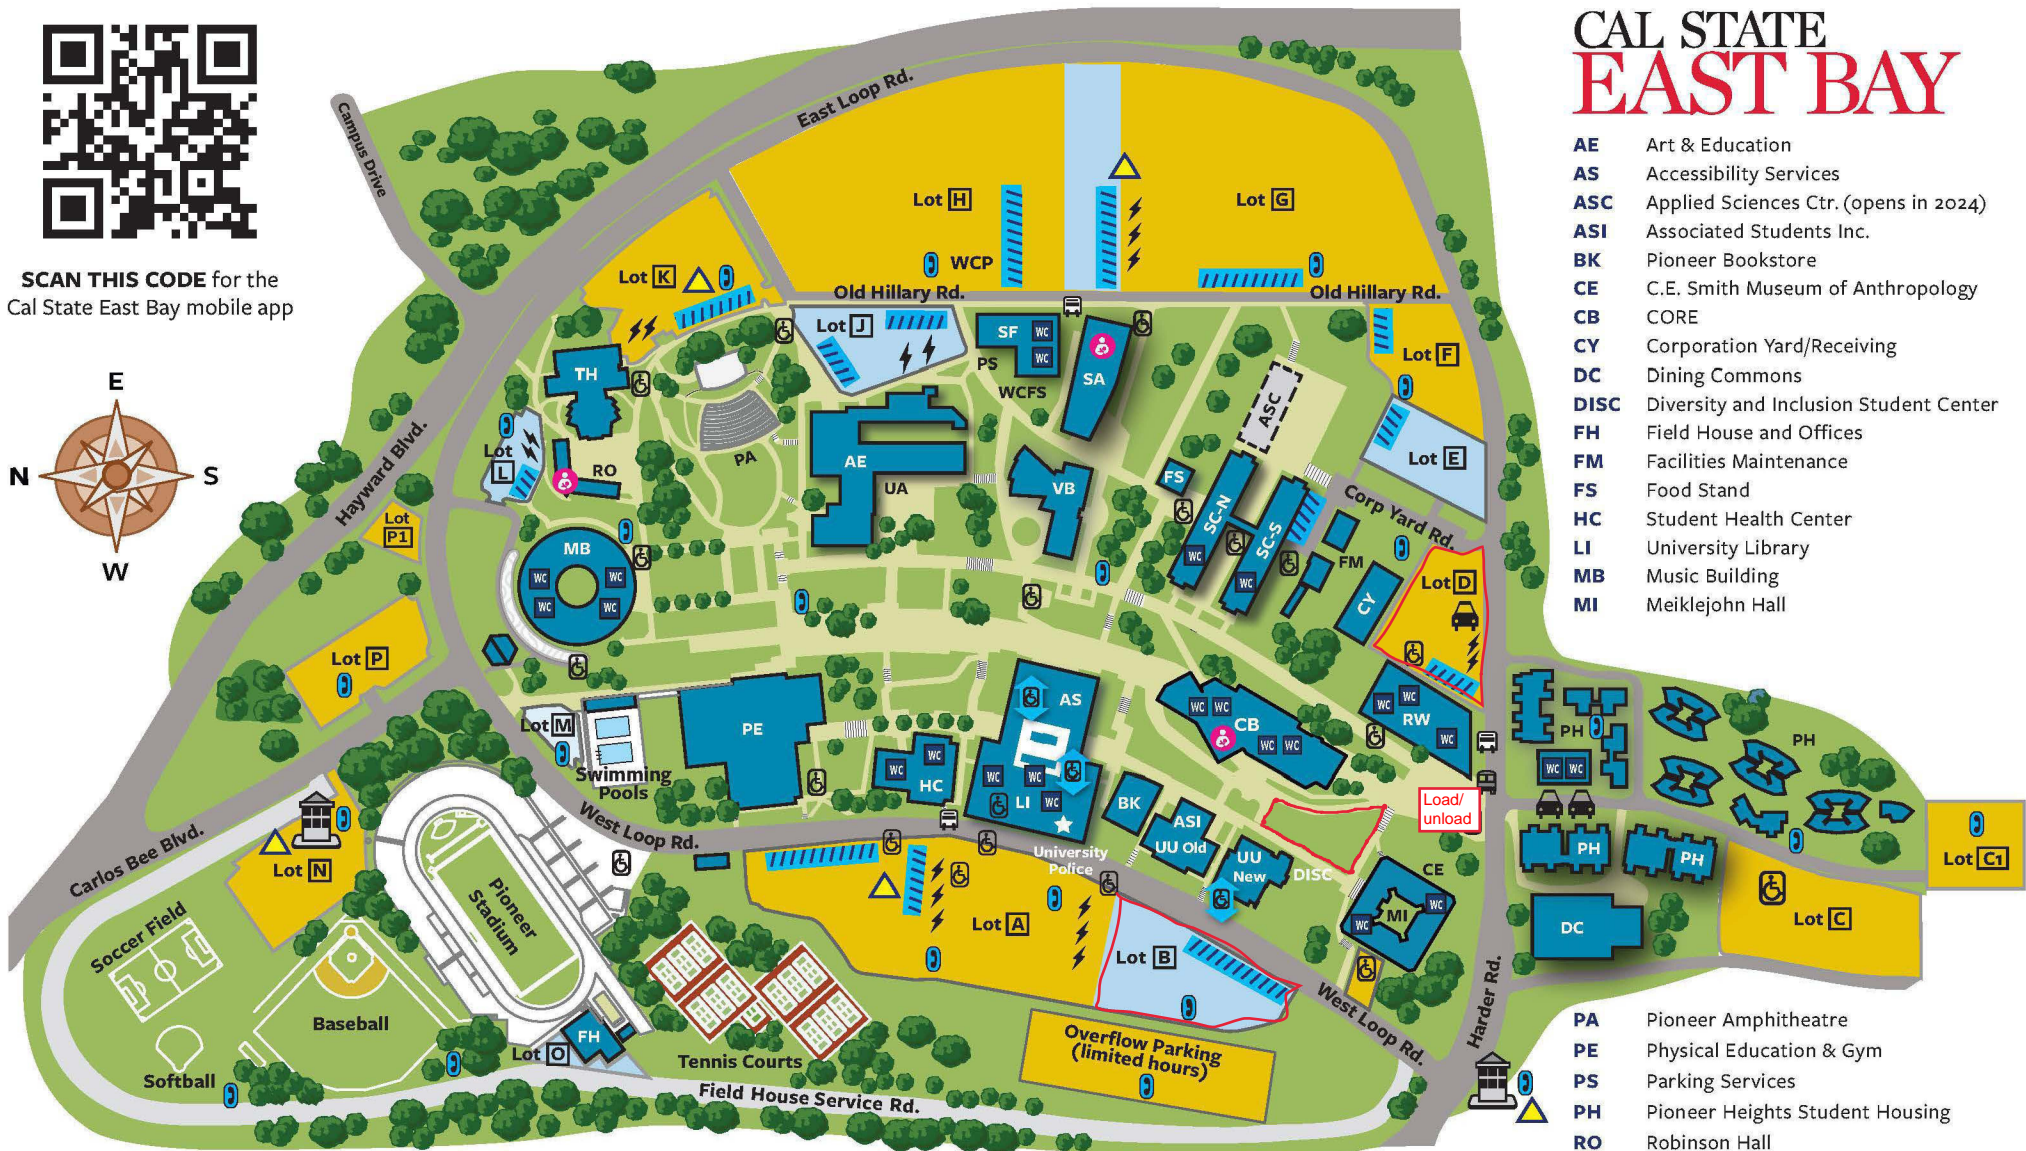

SCAN THIS CODE for the Cal State East Bay mobile app

CAL STATE EAST BAY

- AE** Art & Education
- AS** Accessibility Services
- ASC** Applied Sciences Ctr. (opens in 2024)
- ASI** Associated Students Inc.
- BK** Pioneer Bookstore
- CE** C.E. Smith Museum of Anthropology
- CB** CORE
- CY** Corporation Yard/Receiving
- DC** Dining Commons
- DISC** Diversity and Inclusion Student Center
- FH** Field House and Offices
- FM** Facilities Maintenance
- FS** Food Stand
- HC** Student Health Center
- LI** University Library
- MB** Music Building
- MI** Meiklejohn Hall

- PA** Pioneer Amphitheatre
- PE** Physical Education & Gym
- PS** Parking Services
- PH** Pioneer Heights Student Housing
- RO** Robinson Hall
- RW** Recreation and Wellness Center
- SA** Student Services & Administration
- SC-N** Science Building - North
- SC-S** Science Building - South
- SF** Student & Faculty Support
- TH** University Theatre
- UA** University Art Gallery
- UU** University Union
- VB** Valley Business & Technology Center
- WCFS** Welcome Center for Future Students
- WCP** Welcome Center parking (permit from Welcome Center needed)

- GENERAL PARKING**
(Hangtag, Daily or Hourly Permit) Lots A, C, C1, D, F, G, H, K, N, P, P1, Overflow
- Accessible Parking
- Information Kiosk
- AC Transit Bus Stop (Rte. 60)
- CSUEB Shuttle to BART

- FACULTY/STAFF PARKING**
Lots B, E, H, J, L, M, O
Students & Visitors OK after 5 p.m. with permit
- Access for People with Disabilities
- All Gender Restrooms
- Accessible Elevator
- Lactation Room

- DAILY/HOURLY PERMIT DISPENSERS**
\$10.00/day, \$2.00/hour
Permits Required: Monday - Thursday: 7 a.m. to 11 p.m.
Friday: 7 a.m. to 5 p.m.
- Stairs
- Electric Vehicle Charging Stations
- ZIP Car Locations
- Emergency Phone (Blue Light)